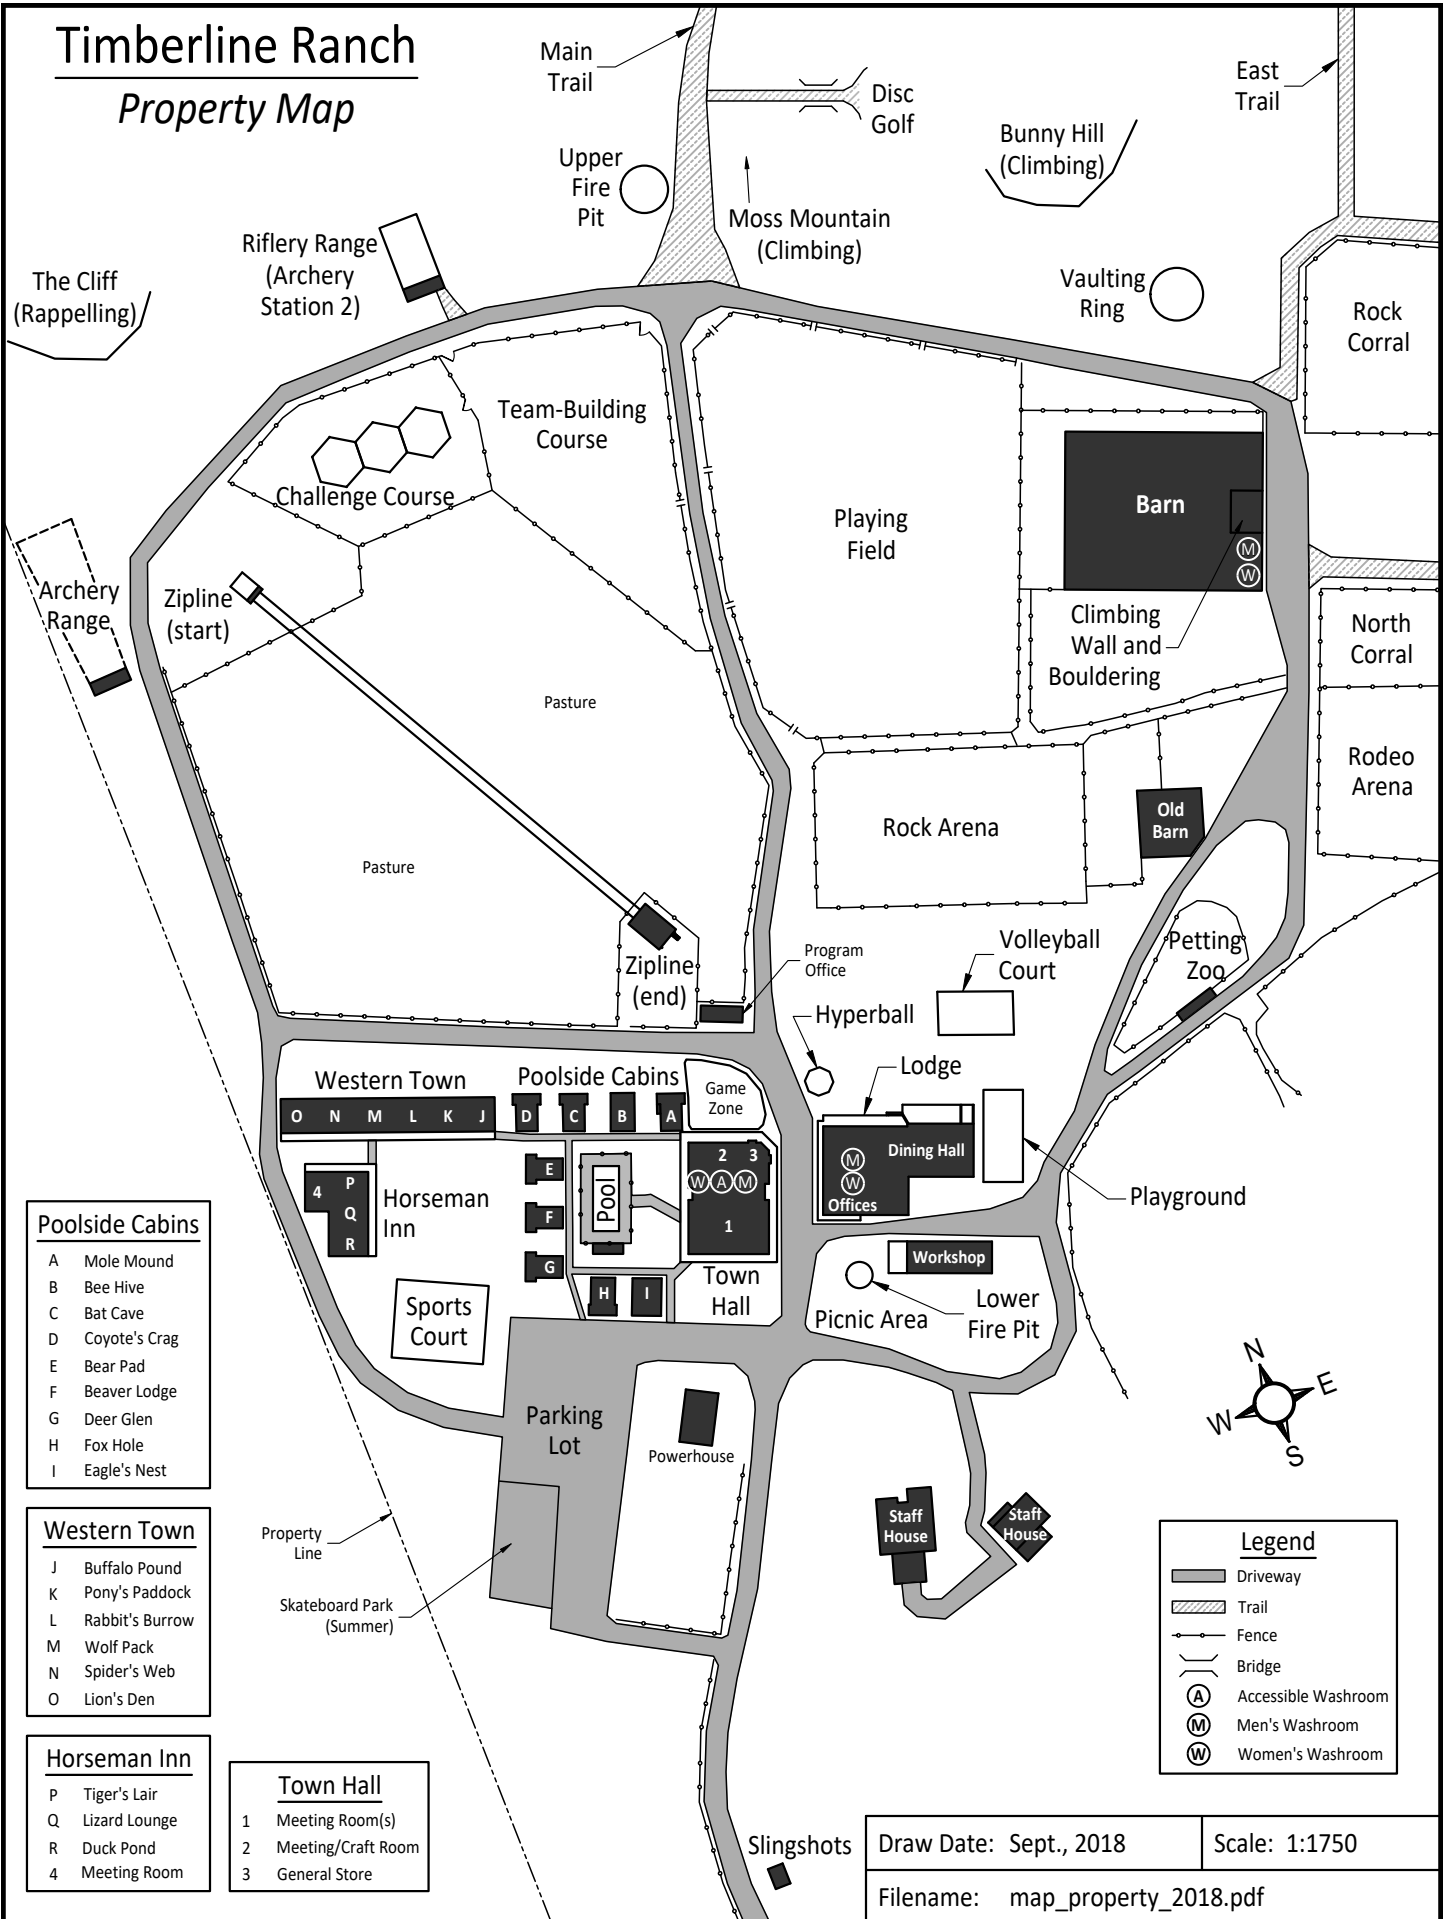

Timberline Ranch

Property Map

The Cliff (Rappelling)

Riflery Range (Archery Station 2)

Main Trail
Upper Fire Pit

Moss Mountain (Climbing)

Disc Golf

Bunny Hill (Climbing)

East Trail

Vaulting Ring

Rock Corral

Team-Building Course
Challenge Course

Archery Range

Zipline (start)

Playing Field

Barn
Climbing Wall and Bouldering

North Corral

Rodeo Arena

Pasture

Pasture

Rock Arena

Old Barn

Zipline (end)

Program Office

Volleyball Court

Petting Zoo

Hyperball

Lodge

Western Town

Poolside Cabins

Game Zone

Horseman Inn

POOL

Town Hall

Dining Hall
Offices

Playground

1. **Poolside Cabins**
2. A Mole Mound
   - B Bee Hive
   - C Bat Cave
   - D Coyote's Crag
   - E Bear Pad
   - F Beaver Lodge
   - G Deer Glen
   - H Fox Hole
   - I Eagle's Nest

1. **Western Town**
2. J Buffalo Pound
   - K Pony's Paddock
   - L Rabbit's Burrow
   - M Wolf Pack
   - N Spider's Web
   - O Lion's Den

1. **Horseman Inn**
2. P Tiger's Lair
   - Q Lizard Lounge
   - R Duck Pond
   - 4 Meeting Room

1. **Town Hall**
2. 1 Meeting Room(s)
   - 2 Meeting/Craft Room
   - 3 General Store

Legend

- Driveway
- Trail
- Fence
- Bridge
- Accessible Washroom (A)
- Men's Washroom (M)
- Women's Washroom (W)

Draw Date: Sept., 2018

Scale: 1:1750

Filename: map_property_2018.pdf