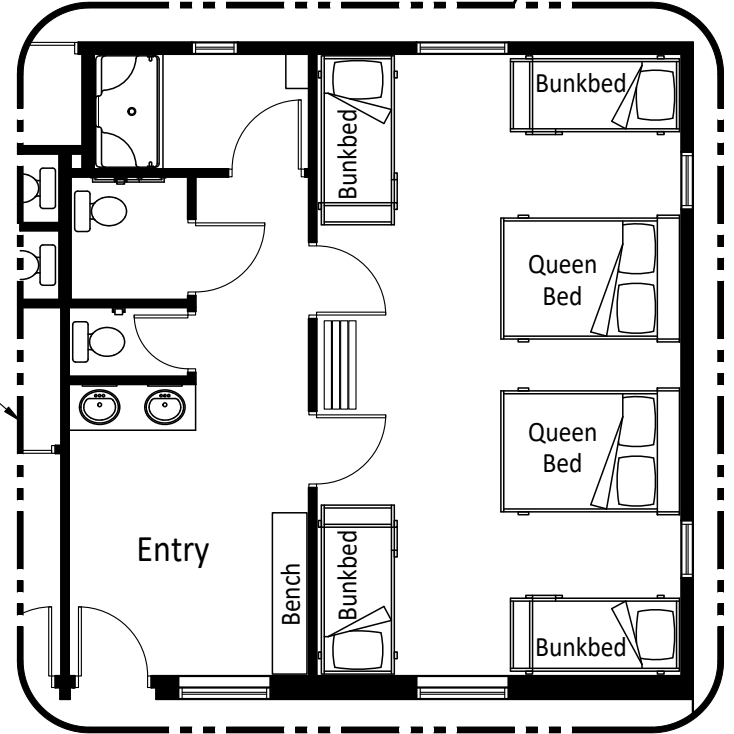

Enlarged view of one of the five standard units

Enlarged view of the wheelchair accessible unit

Each unit has a sleeping capacity of 10 people (or up to 12 with two people per queen bed).

Timberline Ranch

"Western Town" Floor Plan

Draw Date: Sept., 2018	Scale: 1:200
Filename: floorplan_westerntown.pdf	